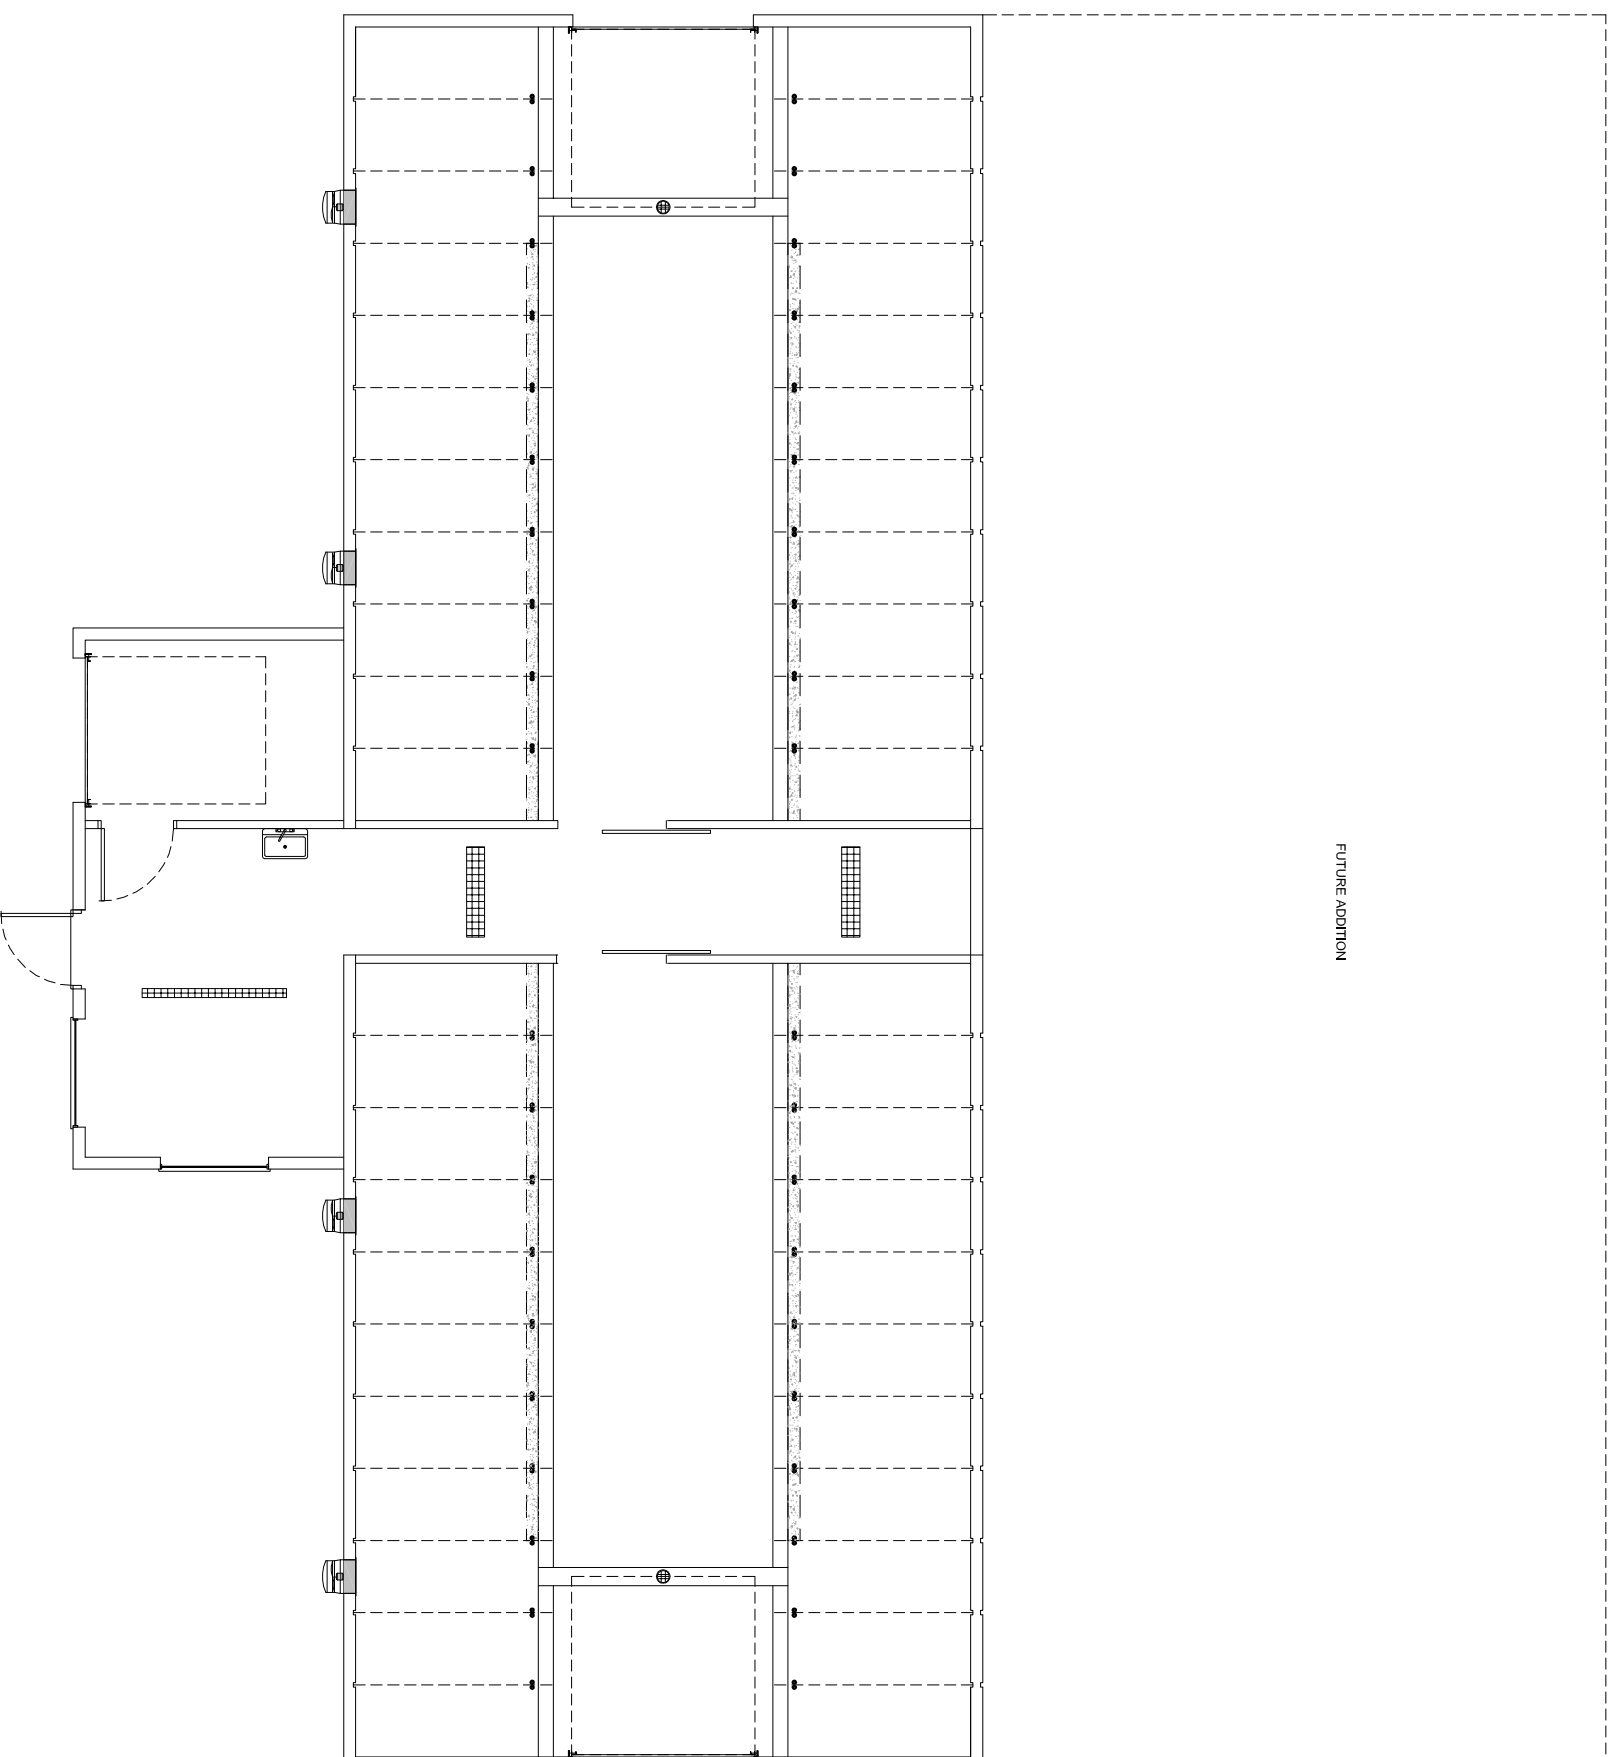

FUTURE ADDITION

Pro-Kline
MANUFACTURING INC.

EAGLE BUILDERS INC.
BOX 1690 BLACKFALDS, AB. T0M 0J0
PH: (403) 357-9543 FAX: 885-5516

DJS DRAFTING
(403) 396-0624
5616 51 Ave. LACOMBE, AB. T4L 1K9

D9