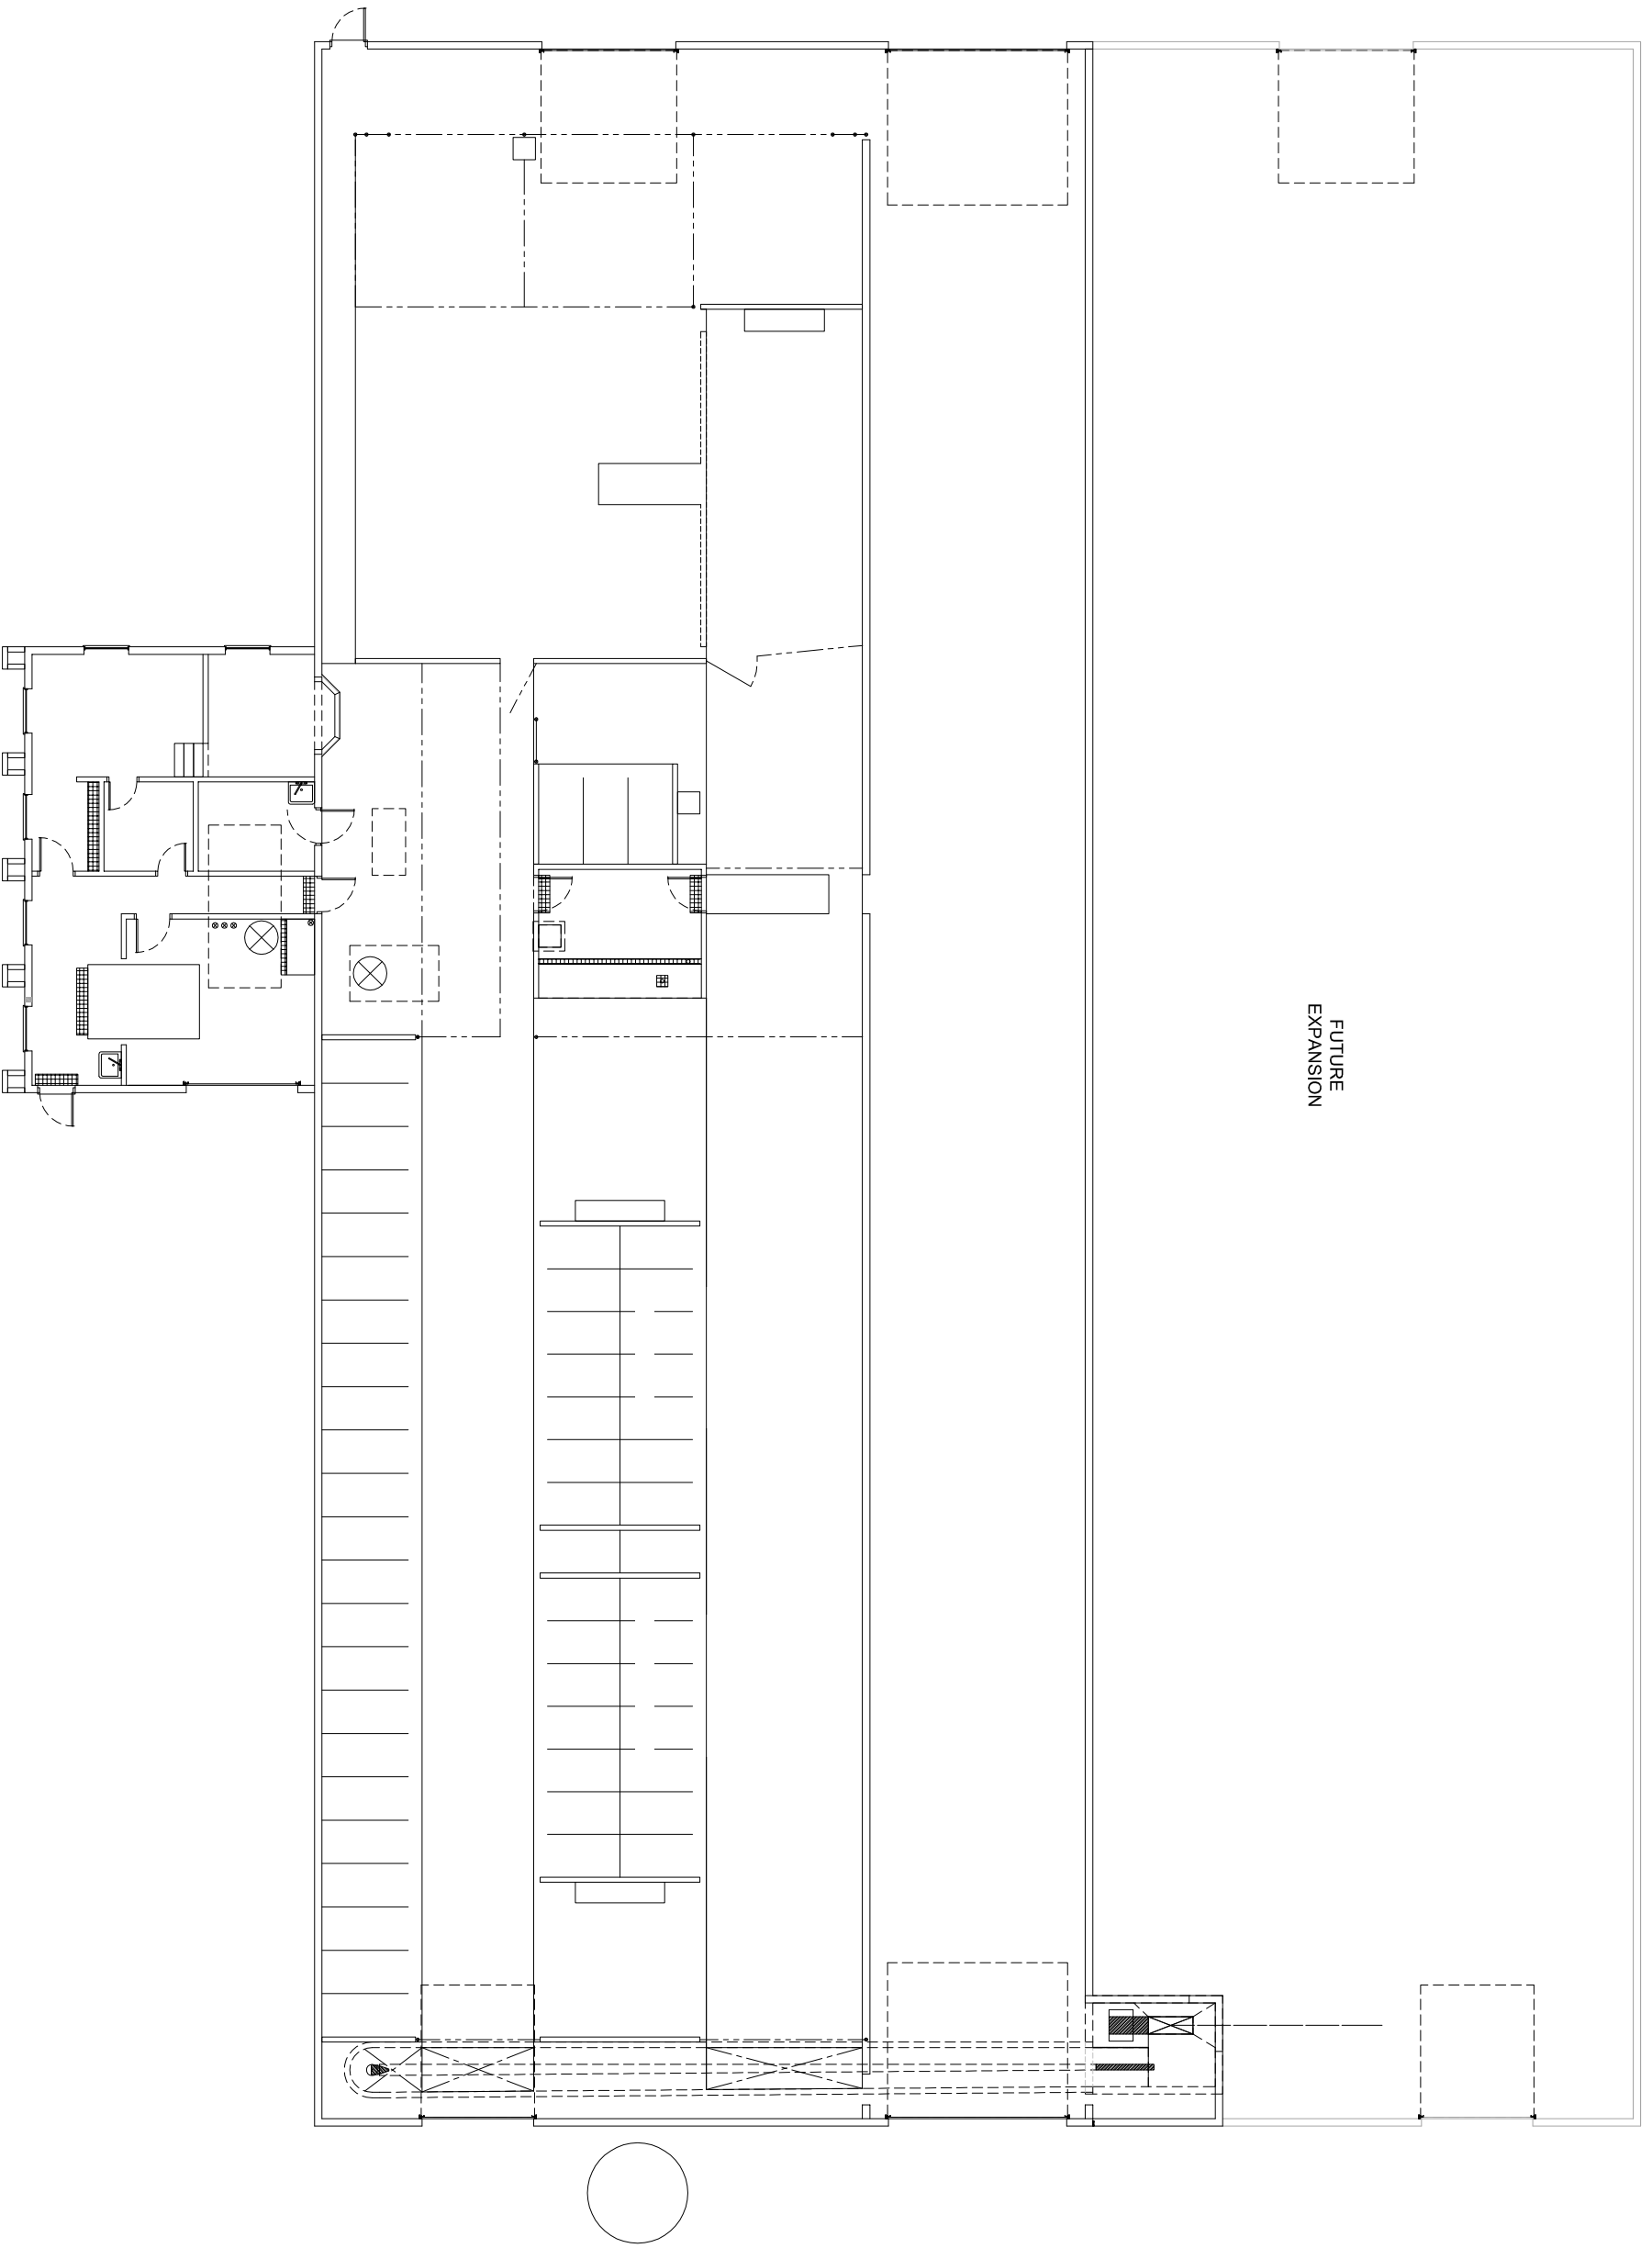

FUTURE
EXPANSION

Pro-Line
MANUFACTURING INC.

**EAGLE
BUILDERS INC.**

BOX 1690 BLACKFALDS, AR. 70M 0J0
PH: (403) 357-9543 FAX: 885-5516

**DJS
DRAFTING**
(403) 396-0624
5616 51 Ave. LACOMBE, AB. T4L 1K9

A11